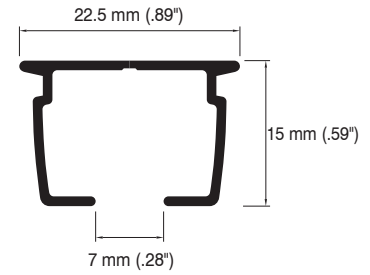

NDL20's Unique Feature

High-quality products at reasonable prices

- High-quality at reasonable prices made possible by improvements based on years of manufacturing and installation experience.
- Compact, but still able to support curtain weights up to 20 kg*
  *For two-way draw.