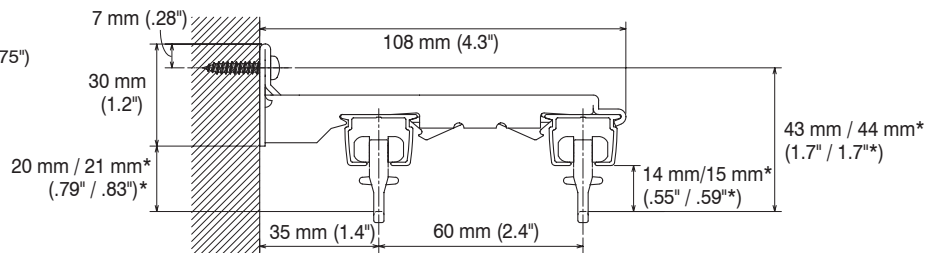

Installation Dimensions

Ceiling Attachment

Click on Ceiling Bracket
Bracket width = 15 mm (.59")

Wall Attachment

Single Bracket

Bracket width = 19 mm (.75")

Double Bracket

Bracket width = 19 mm (.75")

*Measurements apply to use of New Delac Rollers or Nexty Rollers.

NDL20 Rails

Silver

White

Size	Product Code	
	Silver	White
5.0 m (196.9")	30001022	30001023

Materials and Finishes

Parts	Material	Finish
Rail	Silver	Alumite
	White	Powder coated white
Roller	Plate	Hard polyethylene
	Wheel	Acetal resin
Overlap Carrier for Hand	Body	Acetal resin
	Arm	SPCC-SD