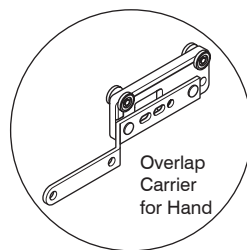

Keep external light out of bedrooms and other spaces

- Effectively darkens rooms when used with the Overlap Carrier for Hand.
- Perfect for bedrooms and other spaces where shutting out external light is desirable.