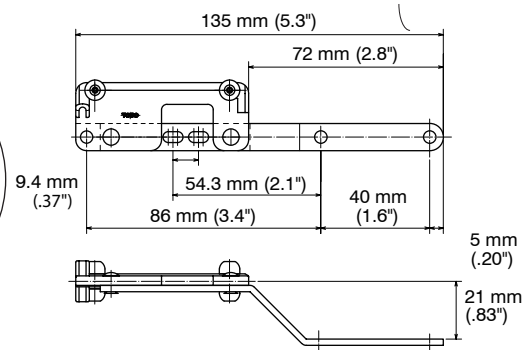

Keep external light out of bedrooms and other spaces

- Effectively darkens rooms when used with the Overlap Carrier for Hand.
- Perfect for bedrooms and other spaces where shutting out external light is desirable.