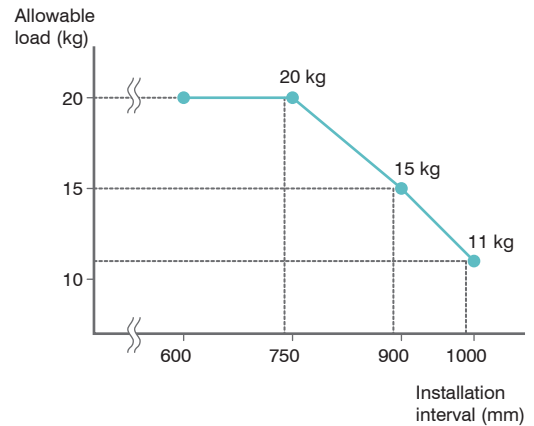

Rail installation interval and allowable load

*For the two-way draw

NDL20 Parts

Product Name	Product Code
NDL20 Roller	30001025
NDL20 MG Carrier	30001026
NDL20 One-way MG Carrier	30001027
NDL20 Overlap Carrier for Hand	30001028
Nexty Roller	03572457
Nexty MG Carrier	03570037

Product Name	Product Code
Nexty One-way MG Carrier	03570038
New Delac Roller	Natural 30001025
New Delac MG Carrier	Natural 30001028
New Delac One-way MG Carrier	Natural 00210053
New Delac Overlap Carrier for Hand	30001028

Product Name	Product Code
NDL20 Click on Ceiling Bracket	Silver 30001034
NDL20 Single Bracket	Silver 00210215-TI
NDL20 Double Bracket	Silver 30001032
	White 30001033
NDL20 End Stop	30001036
NDL20 Splice	30001029