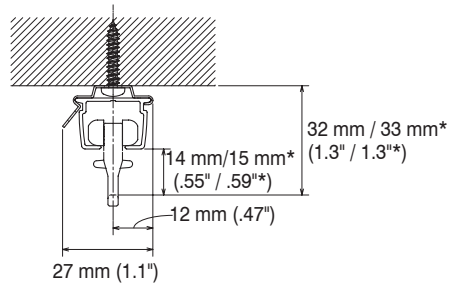

Installation Dimensions

Ceiling Attachment

Click on Ceiling Bracket
Bracket width = 15 mm (.59")

Wall Attachment

Single Bracket

Bracket width = 19 mm (.75")

Double Bracket

Bracket width = 19 mm (.75")

*Measurements apply to use of New Delac Rollers or Nexty Rollers.

NDL20 Rails

Silver

White

Size	Product Code	
	Silver	White
5.0 m (196.9")	30001022	30001023

Materials and Finishes

Parts	Material	Finish
Rail	Silver	Alumite
	White	Powder coated white
Roller	Plate	Hard polyethylene
	Wheel	Acetal resin
Overlap Carrier for Hand	Body	Acetal resin
	Arm	SPCC-SD