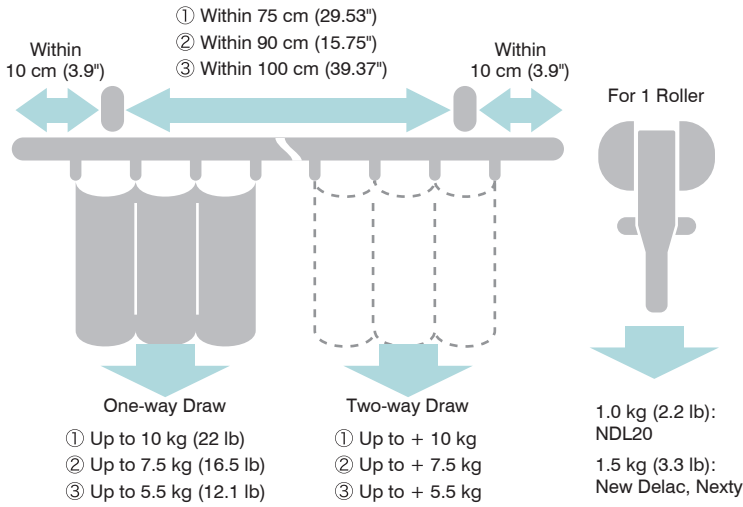

Bracket Installation Interval and Allowable Curtain Load