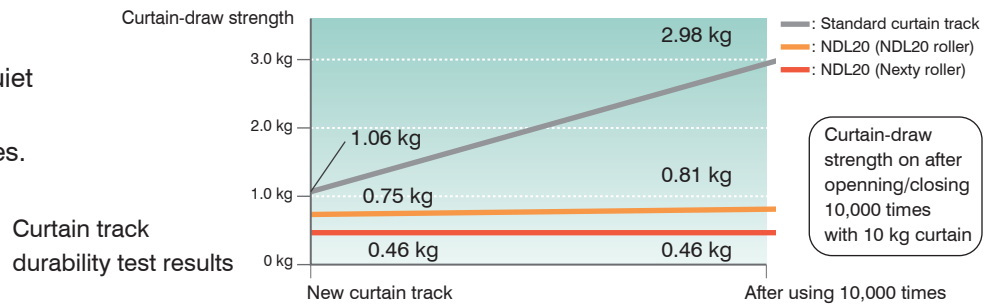

Exceptional durability

- Consistently smooth, quiet operation through over 10,000 open/close cycles.

Come in two colors variation

- Come in Silver or White colors for easy application in residences, hotels, hospitals, and other environments.