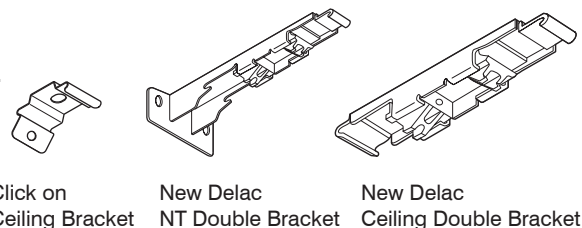

Keep external light out of bedrooms and other spaces

- Effectively darkens rooms when used with the Overlap Carrier for Hand.
- Perfect for bedrooms and other spaces where shutting out external light is desirable.

Adapts to various types of installation

- Three types of Rollers to match applications and budgets.
- Compatible with New Delac brackets and various configurations.

*Refer to the New Delac catalog for more information on these brackets.