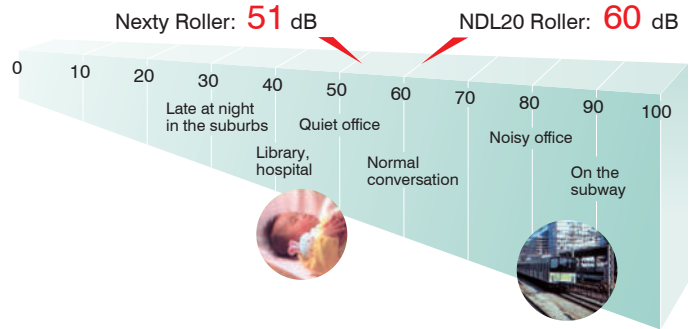

Outstanding performance and quiet operation

- Special Wheel-type Rollers makes smooth, quiet performance.
- Quite operation when used with Nexty Rollers, the noise level is only 51dB.