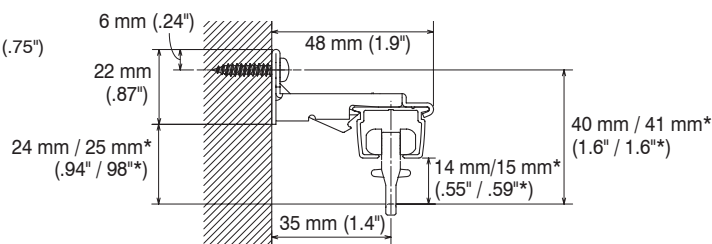

Installation Dimensions

Ceiling Attachment

Click on Ceiling Bracket
Bracket width = 15 mm (.59")

Wall Attachment

Single Bracket

Bracket width = 19 mm (.75")

Double Bracket

Bracket width = 19 mm (.75")

*Measurements apply to use of New Delac Rollers or Nexty Rollers.

NDL20 Rails

Silver

White

Size	Product Code	
	Silver	White
5.0 m (196.9")	30001022	30001023

Materials and Finishes

Parts	Material	Finish
Rail	Silver	Alumite
	White	Powder coated white
Roller	Plate	Hard polyethylene
	Wheel	Acetal resin
Overlap Carrier for Hand	Body	Acetal resin
	Arm	SPCC-SD