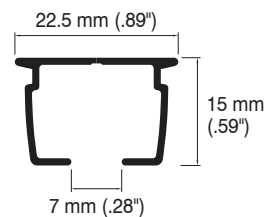

Installation Dimensions

Ceiling Attachment

Click on Ceiling Bracket
Bracket width = 15 mm (.59")

Wall Attachment

Single Bracket

Bracket width = 19 mm (.75")

Double Bracket

Bracket width = 19 mm (.75")

*Measurements apply to use of New Delac Rollers or Nexty Rollers.

NDL20 Rails

Silver

White

Size	Product Code	
	Silver	White
5.0 m (196.9")	30001022	30001023

Materials and Finishes

Parts	Material	Finish
Rail	Silver	Alumite
	White	Powder coated white
Roller	Plate	Hard polyethylene
	Wheel	Acetal resin
Overlap Carrier for Hand	Body	Acetal resin
	Arm	SPCC-SD